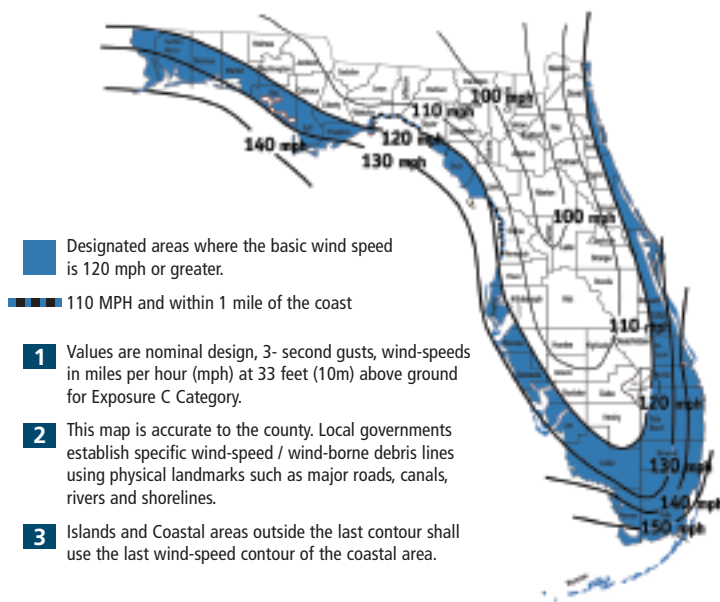

State of Florida Wind-Borne Debris Region