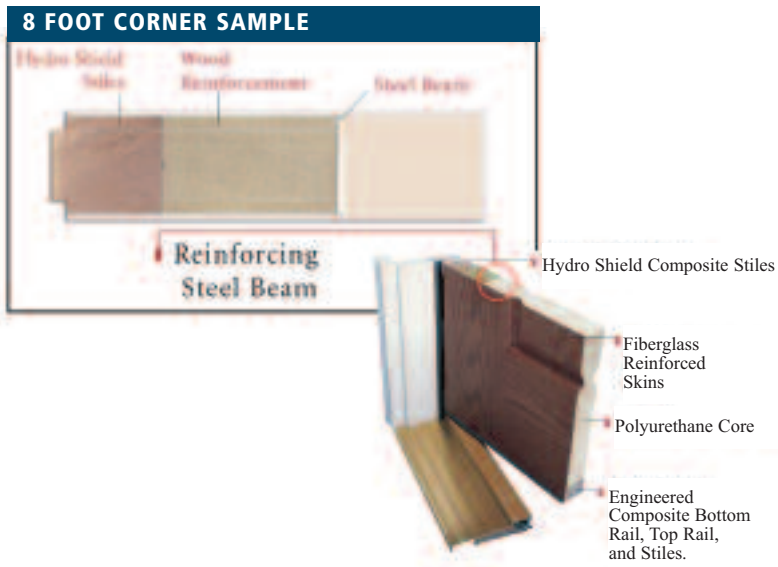

8'0" Woodgrain Fiberglass Door Options

Product identification numbers indicated in blue represent old product numbers.

DRG0080/AG01
Flush